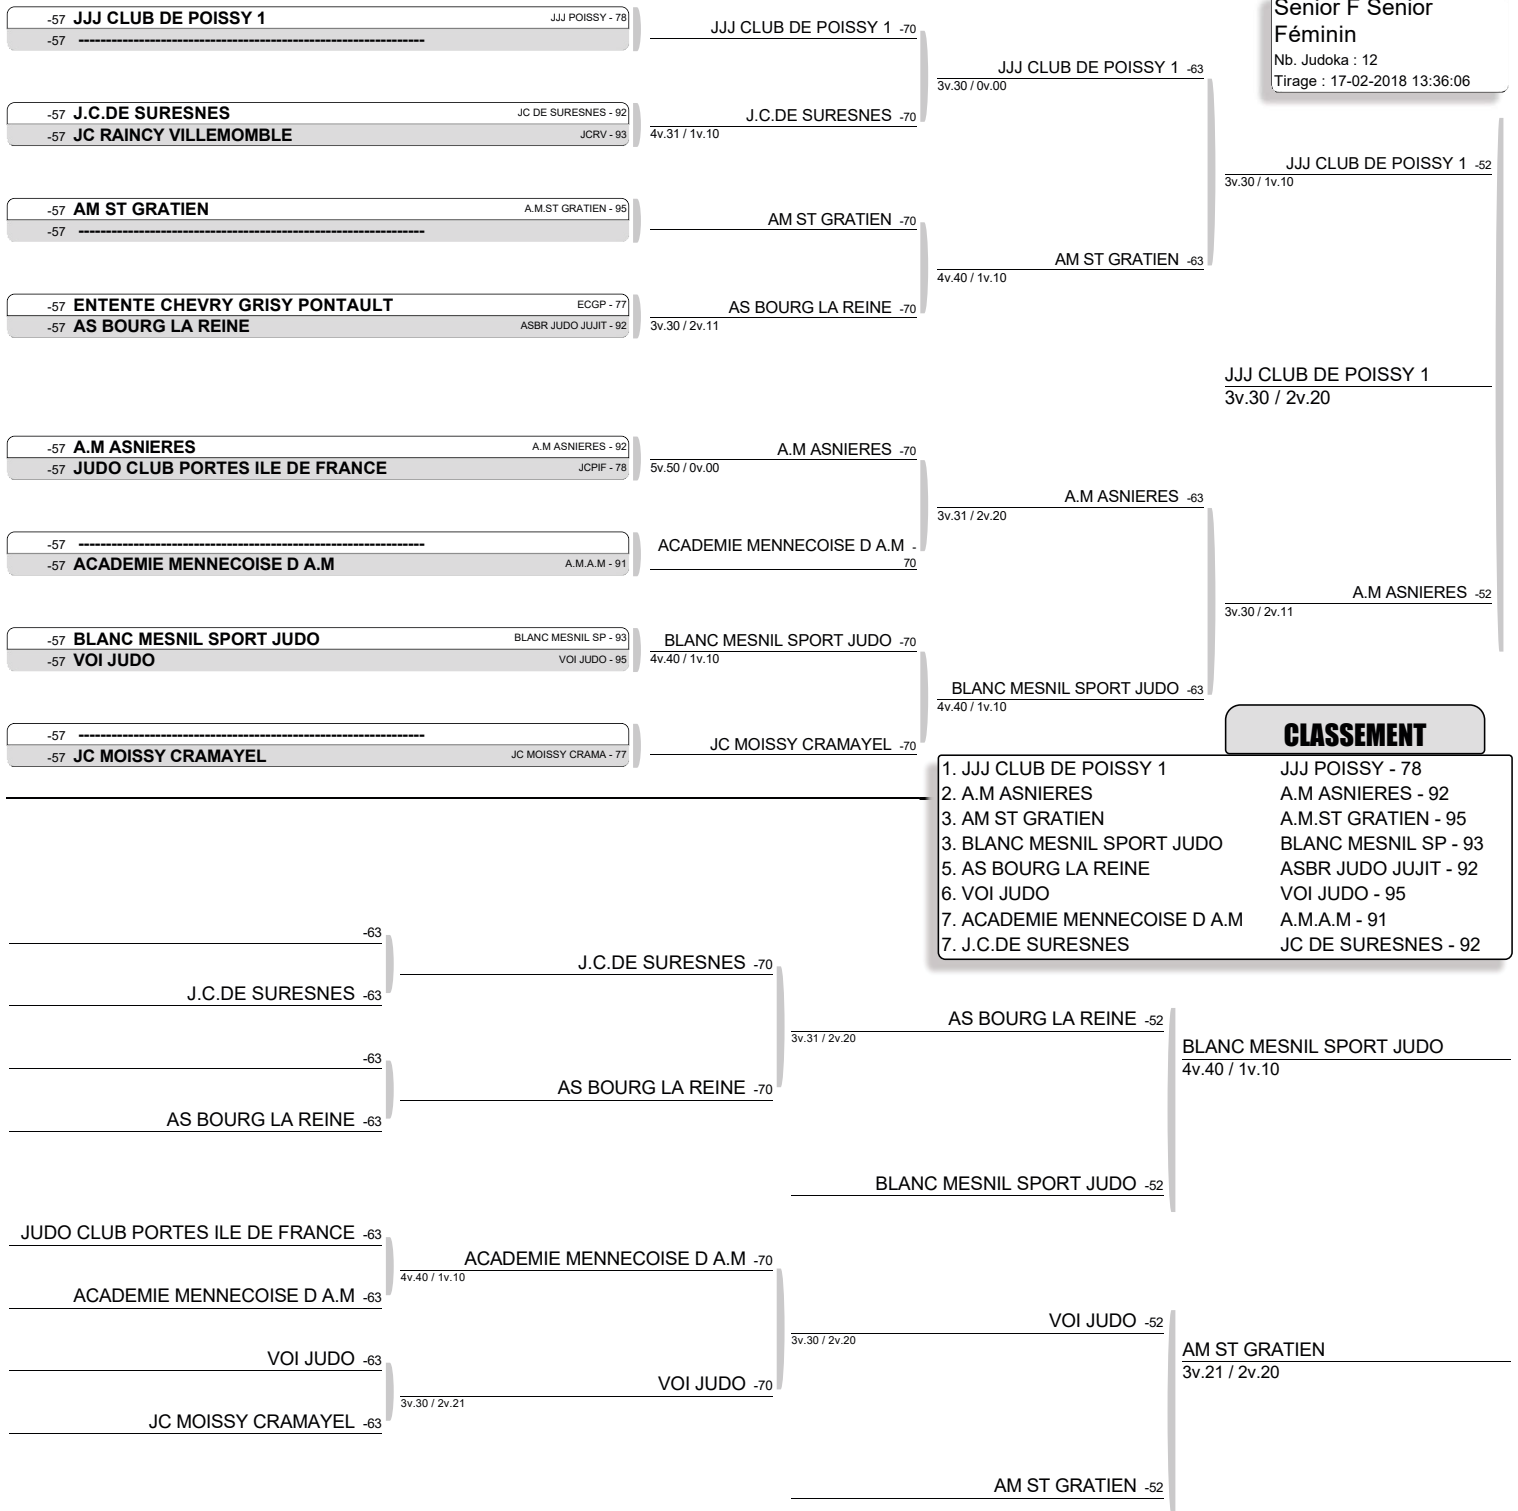

CHPT IDF EQUIPES SENIORS - PARIS - INJ  
TABLEAU (Le17-02-2018)

Senior F Senior  
Féminin

Nb. Judoka : 12  
Tirage : 17-02-2018 13:36:06

**CLASSEMENT**

- |                              |                      |
|------------------------------|----------------------|
| 1. JJJ CLUB DE POISSY 1      | JJJ POISSY - 78      |
| 2. A.M.ASNIERES              | A.M.ASNIERES - 92    |
| 3. AM ST GRATIEN             | A.M.ST GRATIEN - 95  |
| 3. BLANC MESNIL SPORT JUDO   | BLANC MESNIL SP - 93 |
| 5. AS BOURG LA REINE         | ASBR JUDO JUJIT - 92 |
| 6. VOI JUDO                  | VOI JUDO - 95        |
| 7. ACADEMIE MENNECOISE D A.M | A.M.A.M - 91         |
| 7. J.C.DE SURESNES           | JC DE SURESNES - 92  |